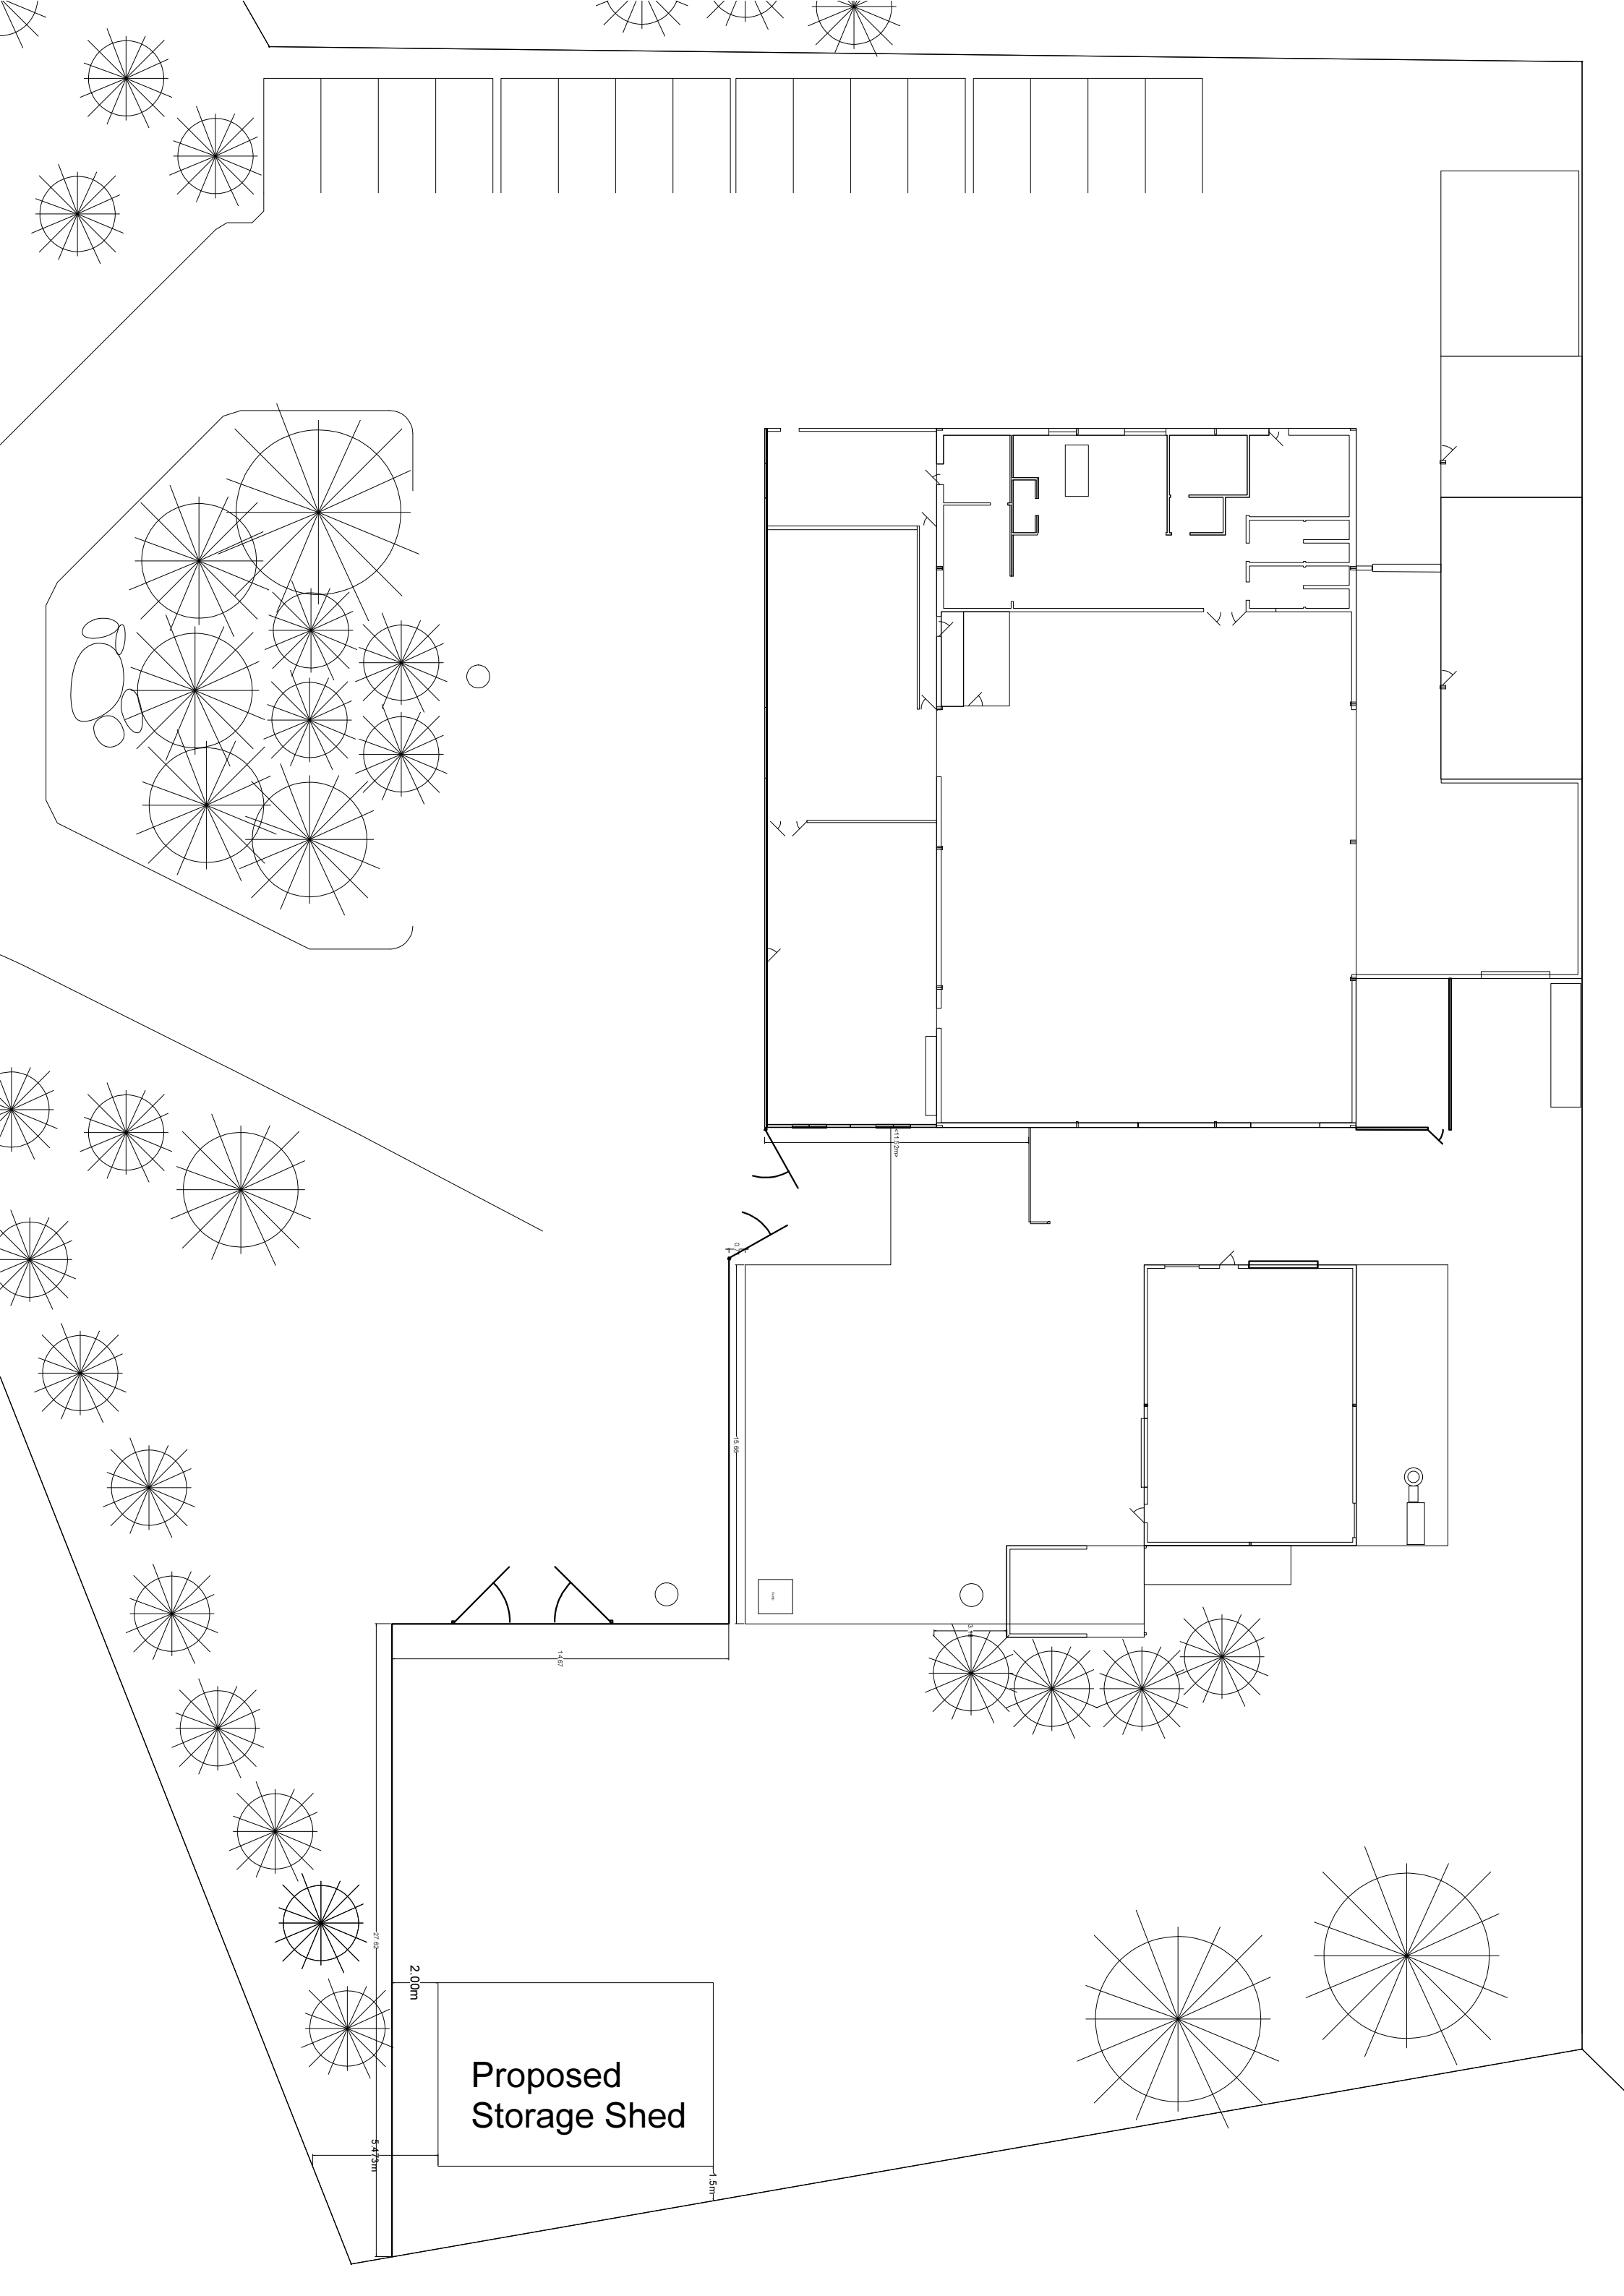

Proposed
Storage Shed

Proposed
Storage Shed

2.00m

5.47m

1.5m

2.00m

1.40m

1.5m

1.5m

2.00m

5.47m

1.5m

2.00m

1.40m

1.5m

1.5m