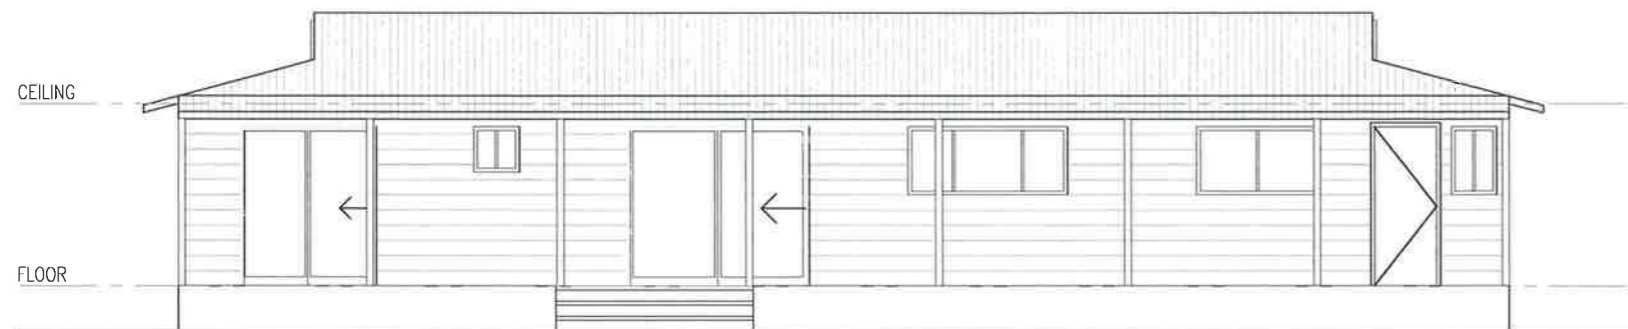

WEST ELEVATION

SOUTH ELEVATION

EAST ELEVATION

NORTH ELEVATION

A.B.N. NO 45 155 061 939

B.L.N. 244590C

PPR CONSTRUCTIONS PTY LTD
TAMWORTH N.S.W. 2340

JOB No. 9395	PROPOSED MIDLAND DISPLAY DUAL OCCUPACY FOR T DANIELI AT 1516 TORRYBURN RD, TORRYBURN	
23/11/2023	DWG No. 22727	DRAWN SF
A3	1:100	SHEET 2 OF 4