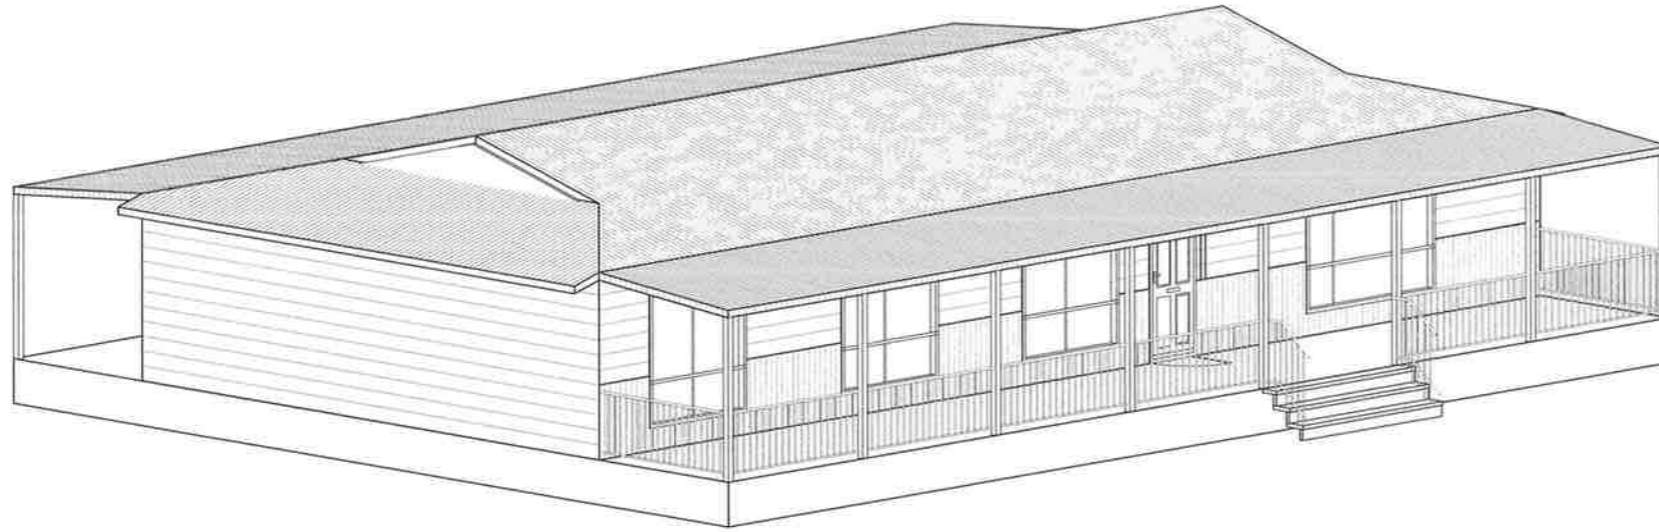

3D ELEVATION 1