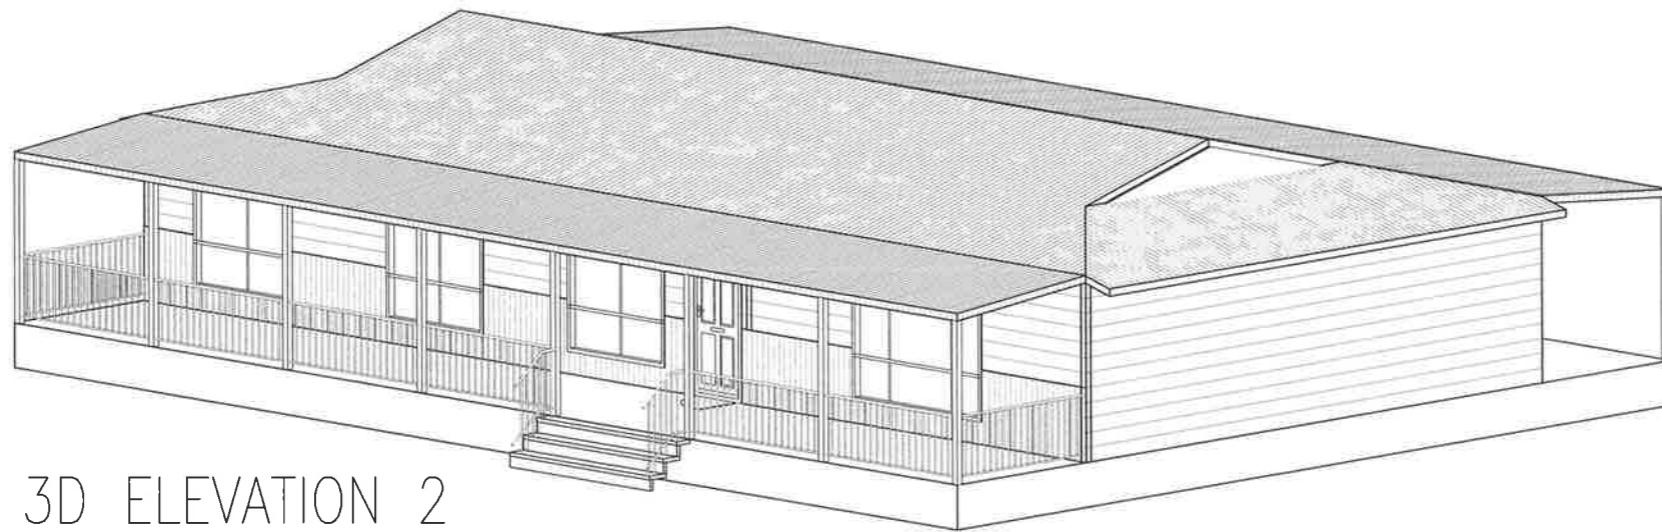

3D ELEVATION 2