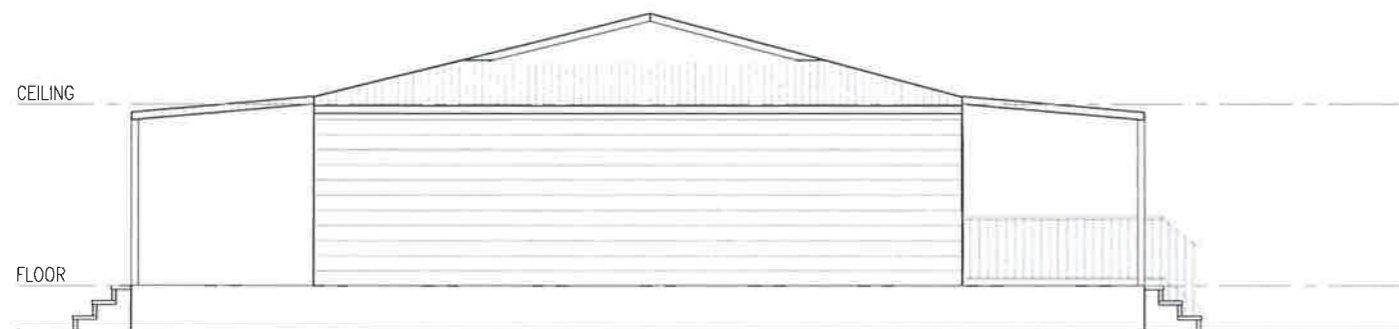

WEST ELEVATION

SOUTH ELEVATION

EAST ELEVATION

NORTH ELEVATION

A.B.N. NO 45 155 061 939

B.L.N. 244590C

PPR CONSTRUCTIONS PTY LTD
TAMWORTH N.S.W. 2340

JOB No. 9395	PROPOSED MIDLAND DISPLAY DUAL OCCUPACY FOR T DANIELI AT 1516 TORRYBURN RD, TORRYBURN	
23/11/2023	DWG No. 22727	DRAWN SF
A3	1:100	SHEET 2 OF 4