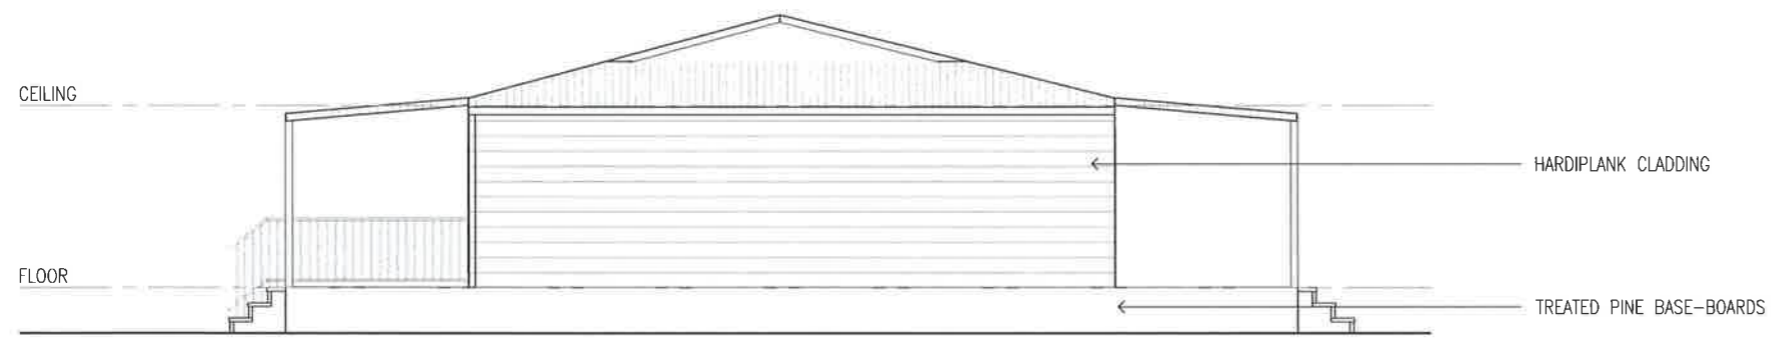

WEST ELEVATION

SOUTH ELEVATION

EAST ELEVATION

NORTH ELEVATION

A.B.N. NO 45 155 061 939

B.L.N. 244590C

PPR CONSTRUCTIONS PTY LTD
TAMWORTH N.S.W. 2340

JOB No. 9395	PROPOSED MIDLAND DISPLAY DUAL OCCUPACY FOR T DANIELI AT 1516 TORRYBURN RD, TORRYBURN	
23/11/2023	DWG No. 22727	DRAWN SF
A3	1:100	SHEET 2 OF 4