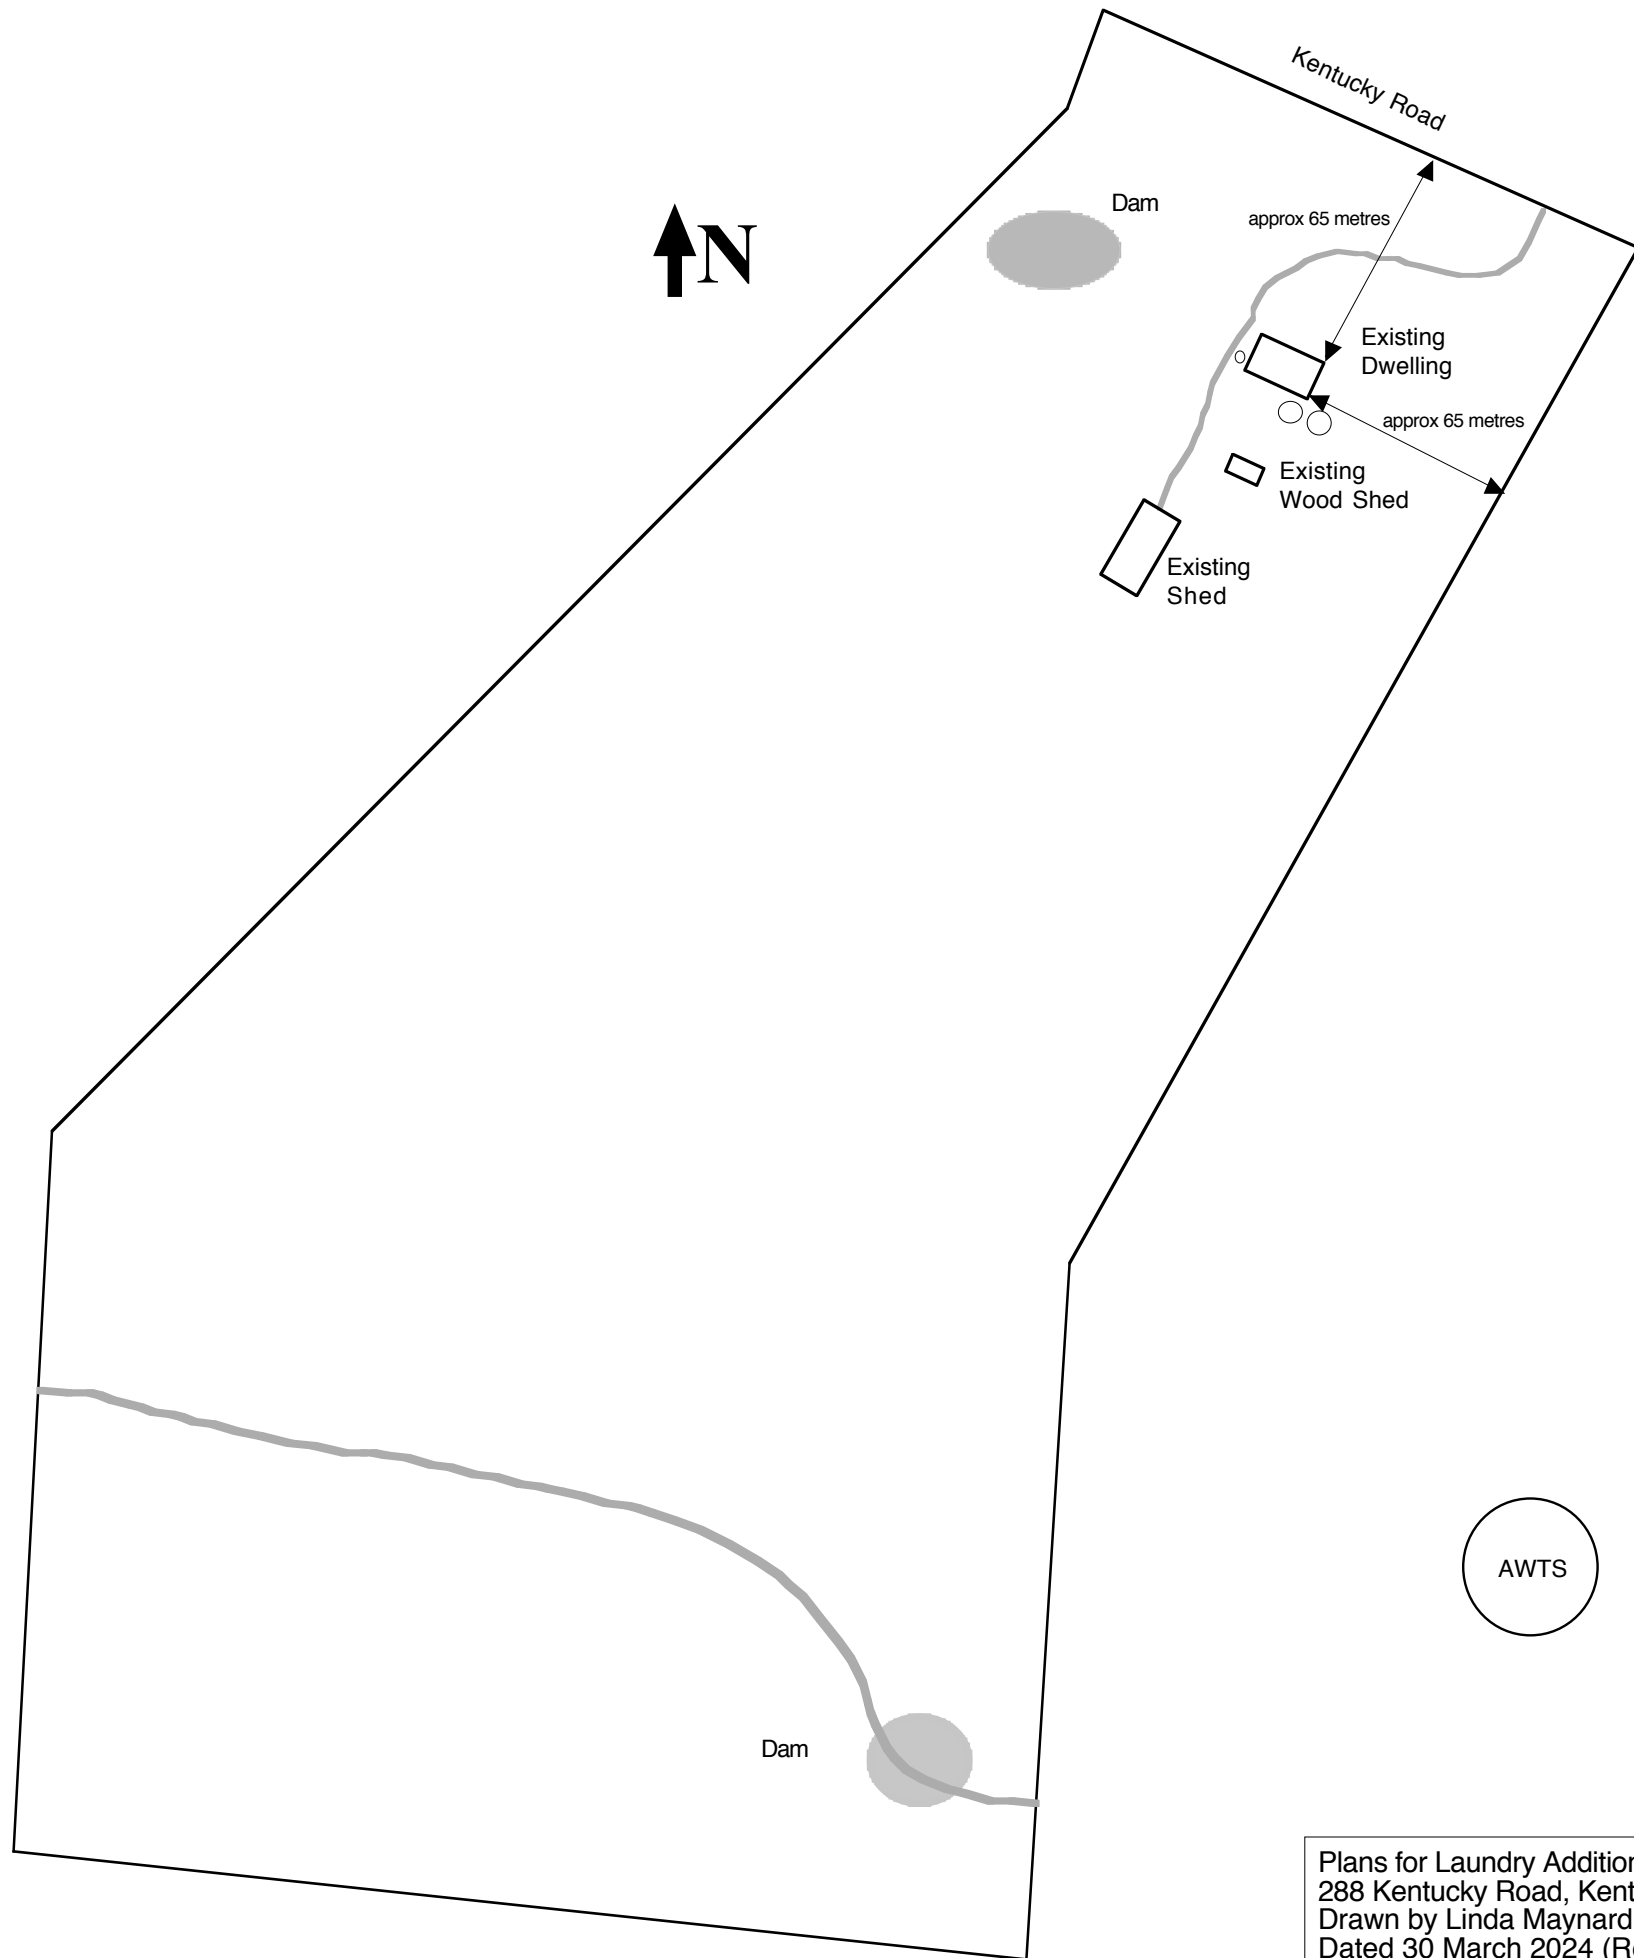

Site Plan

288 Kentucky Road, Kentucky

Location of Laundry within dwelling

Plans for Laundry Addition / Renovation at
288 Kentucky Road, Kentucky
Drawn by Linda Maynard
Dated 30 March 2024 (Revision B)