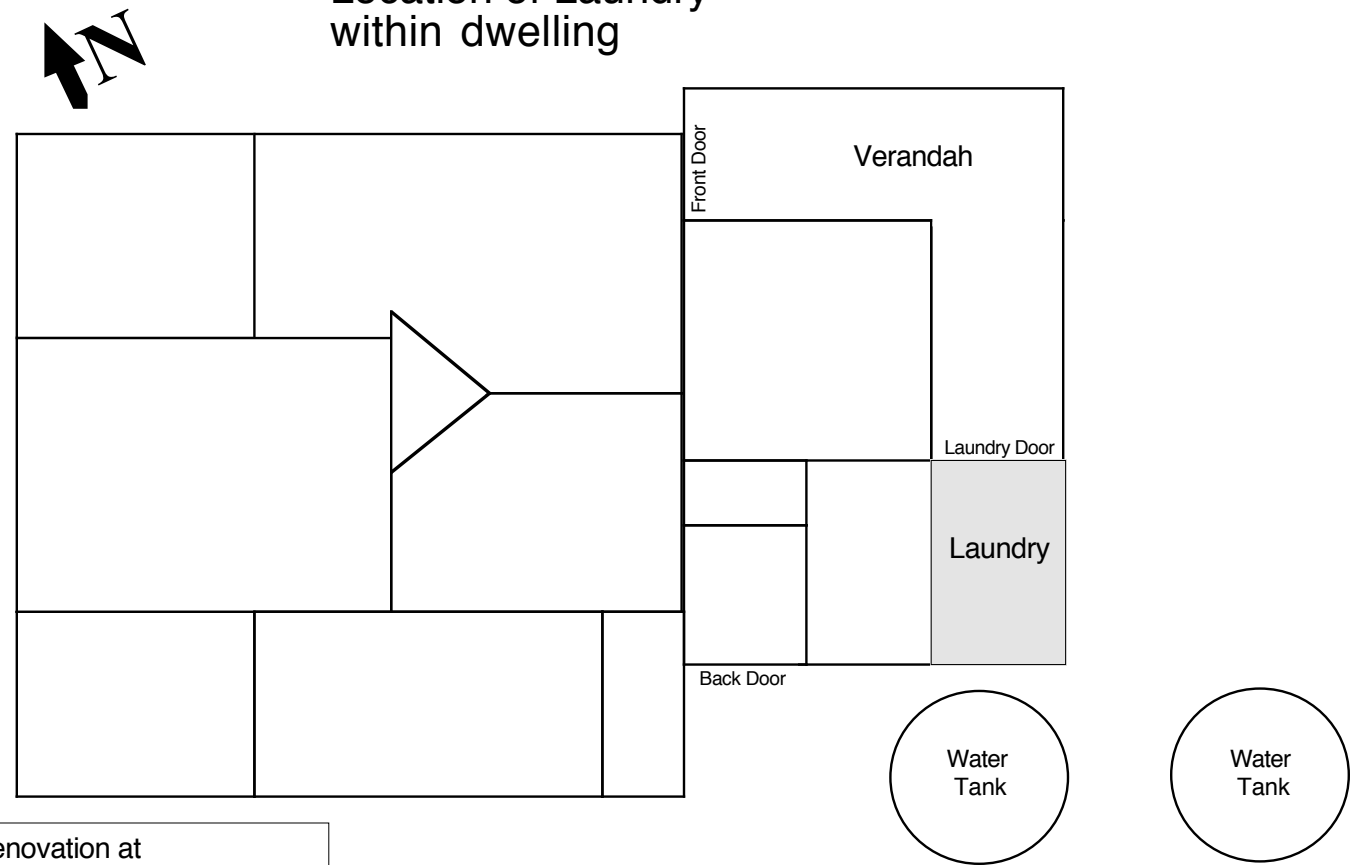

Site Plan

288 Kentucky Road, Kentucky

Location of Laundry within dwelling

Plans for Laundry Addition / Renovation at
288 Kentucky Road, Kentucky
Drawn by Linda Maynard
Dated 30 March 2024 (Revision B)